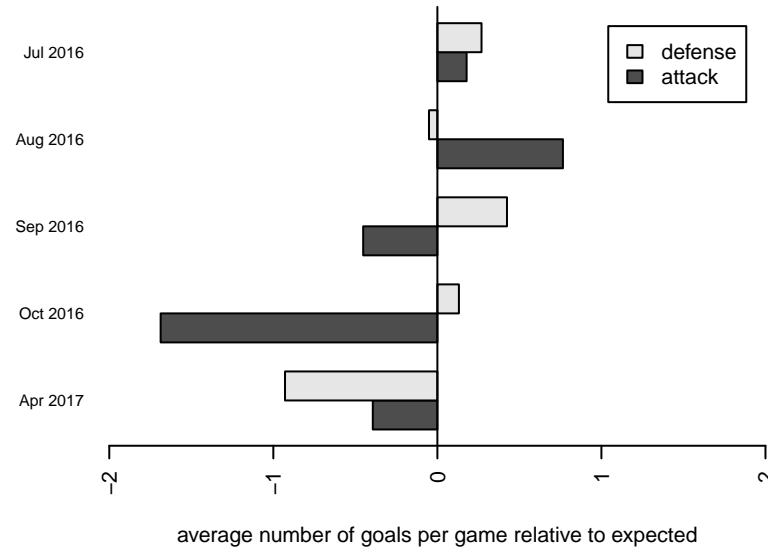

Performance relative to 13 month average