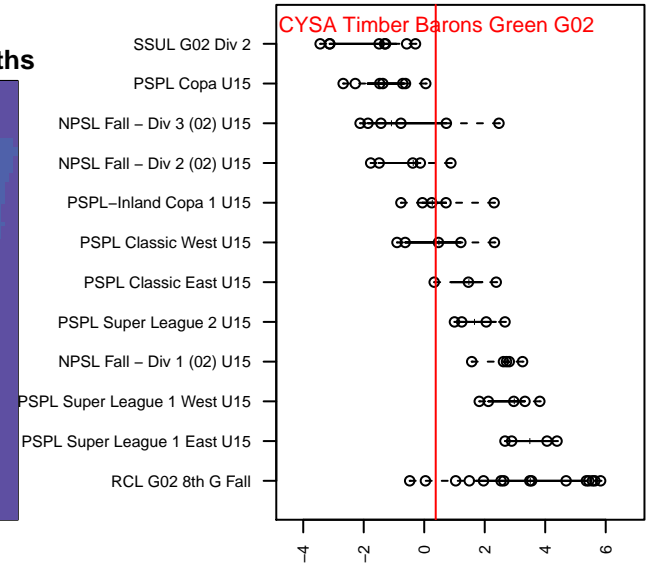

# CYSA Timber Barons Green G02

Cowlitz Youth Soccer Assoc.  
 Kelso, WA  
 G02 total strength=1236  
 attack=6.21 defense=3.3  
 fall league = PTT G02 Div 2

alt names used:  
 CYSA TIMBERBARONS (WA)  
 Timber Barons (Blondin)  
 Timber Barons 02G  
 CYSA Timber Barons  
 CYSA Timber Barons – GU15

Venues played:  
 2016 Beaverton Cup GU15 Silver  
 2016 Cowlitz Kickoff GU15  
 2016 Bend Premier Cup Thorns Super Group (  
 2016 PTT G02 Division 2  
 2016 WYS Presidents Cup G02 Division 2

**CYSA Timber Barons Green G02**  
 Dots are actual minus expected GF (blue circles) and GA (red triangles).  
 Blue line is smoothed change in attack strength. Red is smoothed change in defense strength.

**attack and defense variance (black dot)  
relative to other teams  
and top 10 in region**

**attack and defense rating  
relative to others at age  
and all opponents in last 13 months**

**Performance relative to 13 month average**